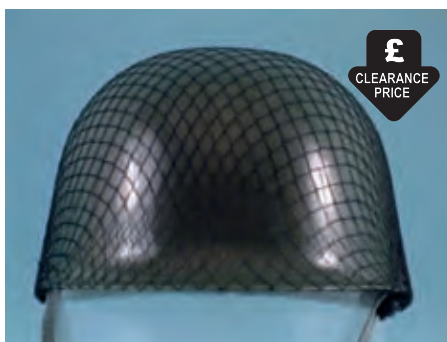

Clearance! 52418 Military Set, medium.

£
CLEARANCE
PRICE

Clearance! 52652 Dolphin 3D Puzzle, 19cm.

£
CLEARANCE
PRICE

Clearance! 52400 Army Helmet with Net.

£
CLEARANCE
PRICE

Clearance! 29200 Flock Grey Donkey, 13cm.