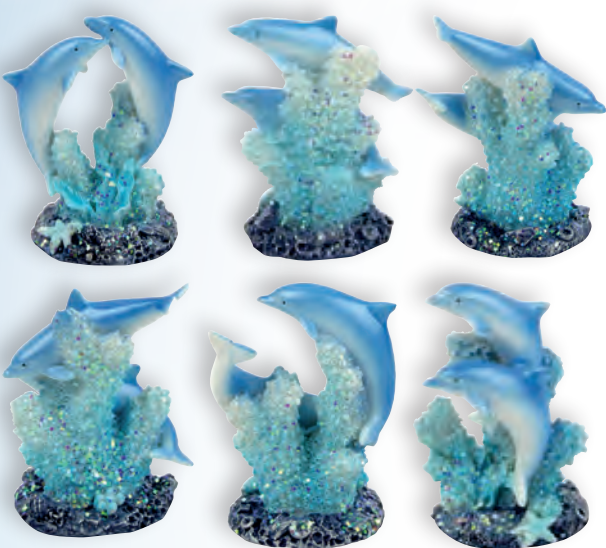

55385 Puffin Trinket Pot, 7cm.

55423 Puffin Pebbles, 5x4cm, 2 assorted.

Wildlife Décor

Polyresin

11470 Seals, 9cm, 3 assorted.

11472 Seal Pups, 7cm, 4 assorted.

52599 Harbour Seal, 13cm.

Polyresin