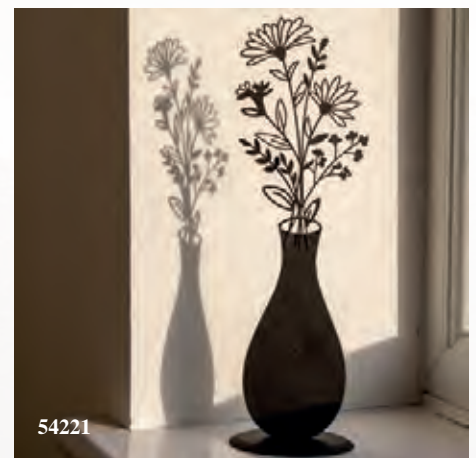

54220 Metal Vase with Wheat Stems Silhouette, 34cm.

54273 Metal Bulrushes on Wooden Plinth, 23cm.

54221 Metal Vase with Daisies Silhouette, 29cm.

54222 Metal Vase with Pansies Silhouette, 28cm.

Metal Art

54218 Wire
Bird Silhouette
Hanger, 14cm.

54215 Metal
Bee Silhouette
Plant Pot
Stake, 46cm.

54217 Metal Flowers
and Butterfly Silhouette
Hanger, 13cm.

54213 Metal
Bee Silhouette
Hanger, 11cm.

54214 Metal Butterfly
Silhouette Hanger, 10cm.

54216 Metal
Butterfly
Silhouette
Plant Pot
Stake, 44cm.