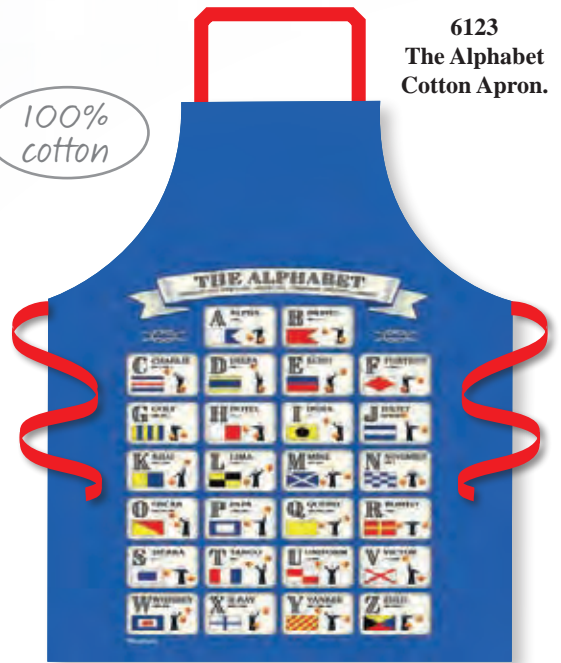

£
CLEARANCE
PRICE

Clearance! 53078 Doorstop with Lighthouse, 15cm.

Nautical Aprons & Bags

6121 The Alphabet Cotton Tote Bag, 40cm. Design on one side, white on reverse.

6122 Code Flags Cotton Tote Bag, 40cm. Design on one side, navy on reverse.

100% cotton

6123 The Alphabet Cotton Apron.

New!

EXCLUSIVE DESIGN

Samuel Plimsoll, MP, is remembered for his safe load waterline mark, introduced to prevent unscrupulous shipping owners from overloading their ships and so taking excessive risks with the lives of their crews. It is now found on all commercial ships worldwide. This 100% organic cotton shopping bag is printed with a Plimsoll Line design so that you can see at a glance whether you are dangerously overloaded on your way back from the shops! Measures 38x42cm, with design on one side and plain on the reverse.