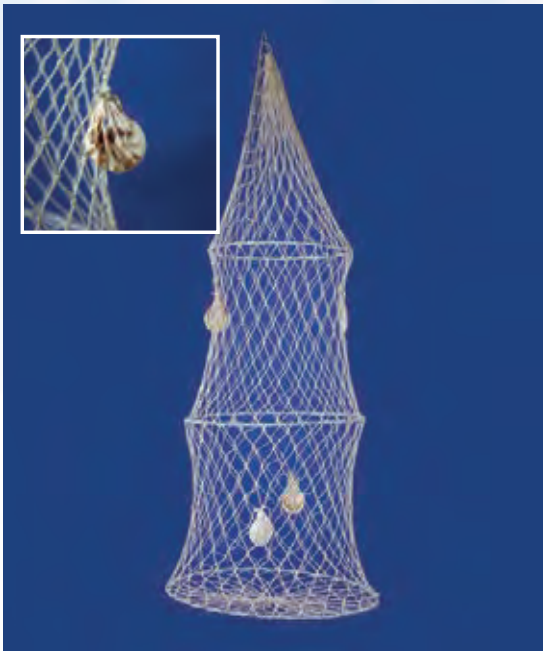

Fabric

78057 "Welcome on Board" Life Ring, blue/white, 21cm.

21cm

Decorative Netting & Floats

£
CLEARANCE
PRICE

Clearance! 53091 Decorative
Keepnet, 60cm.

15236 Fishing Net with Floats, 250x150cm.

53135 Striped Floats Hanging
Décor, 18cm, 3 assorted.