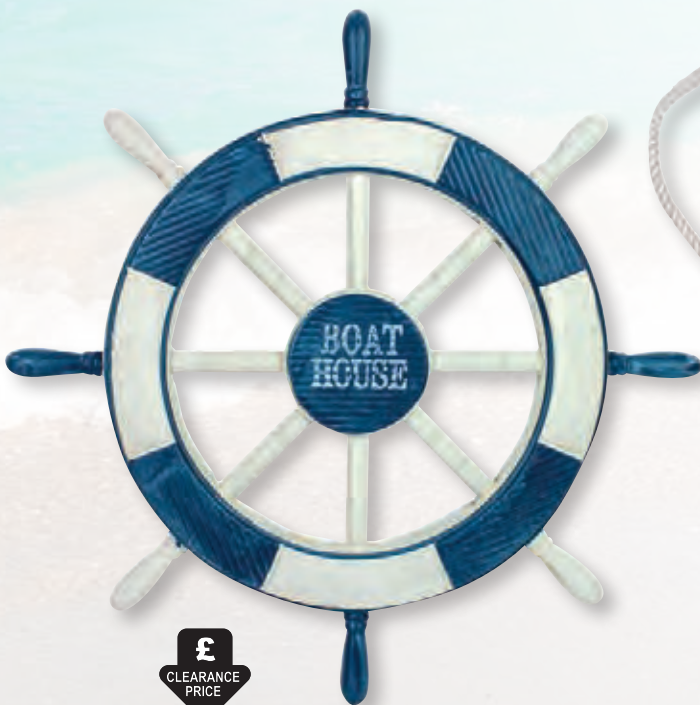

Clearance! 52648 Ship's Wheel, blue/white, 42cm