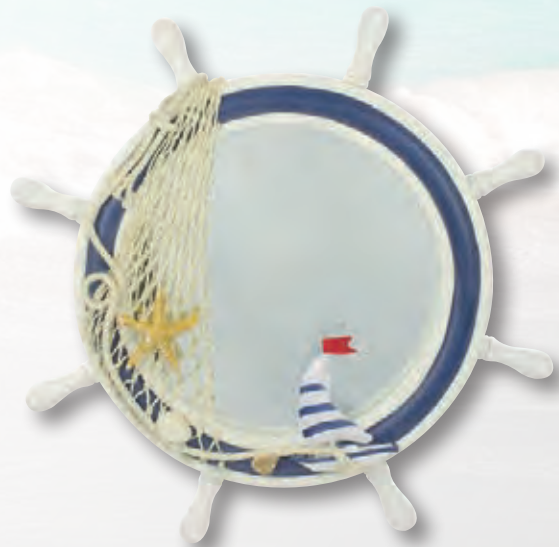

New
Lower
Price!

New Lower Price! 55603 Ship's Wheel Mirror, 34cm.